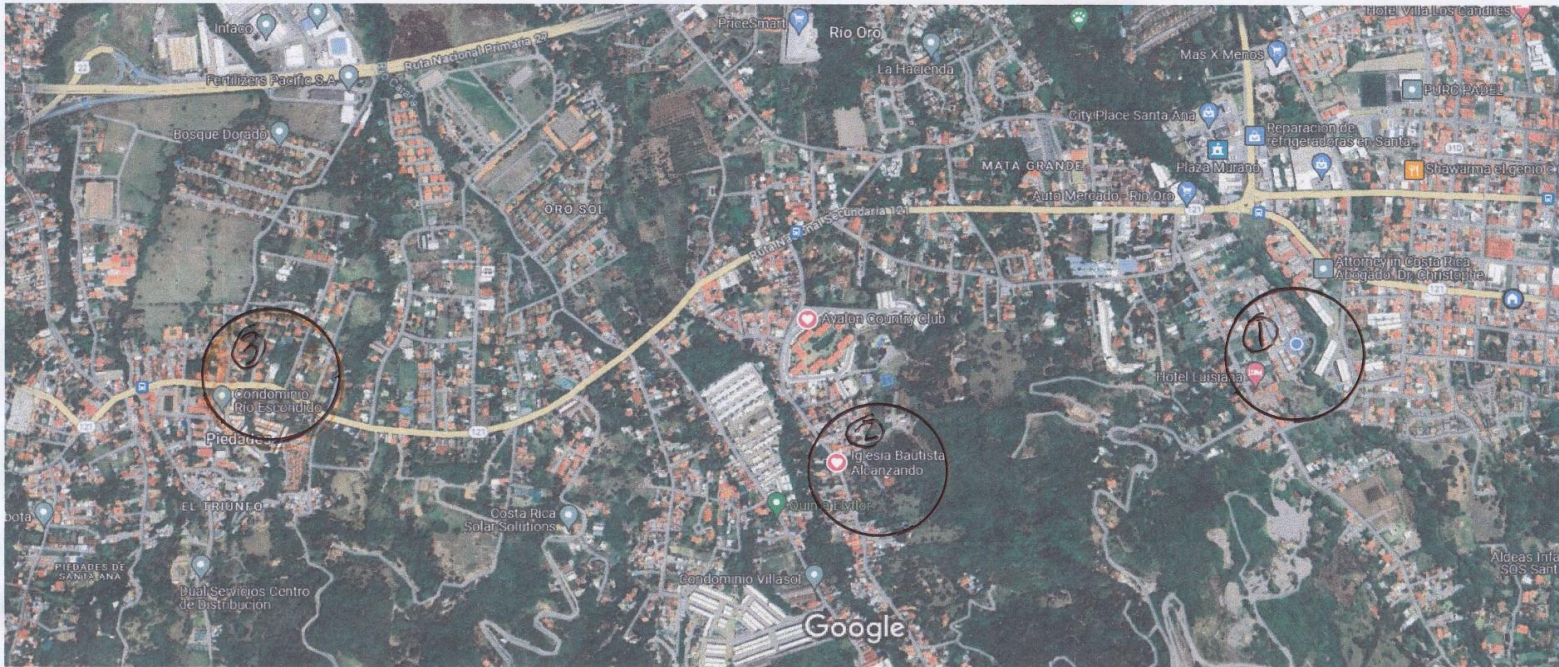

Google Maps

AERIAL VIEW OF THE SURROUNDINGS

Imagery ©2024 Airbus, Imagery ©2024 Airbus, CNES / Airbus, Maxar Technologies, Map data ©2024 Google 200 m

- ① - PLACE OF RESIDENCE
- ② - LOCATION OF CHURCH (IBAPJ)
- ③ - PROPERTY IN PIEDADES